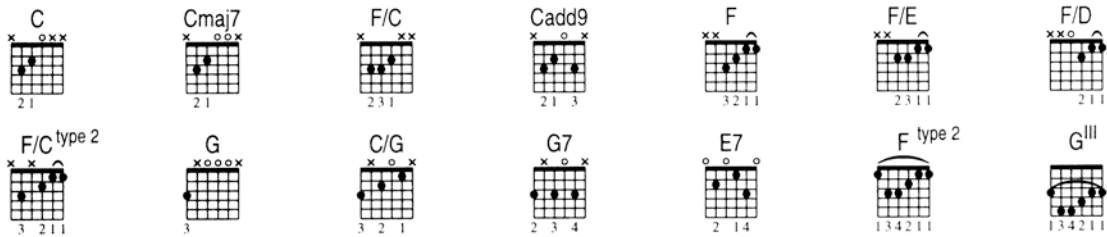

IMAGINE John Lennon

Words and music by John Lennon Arranged for guitar by Askold Buk

A Intro (0:00)

Slowly ♩ = 76

1 C Cmaj7 F/C C Cmaj7

fingerstyle or pick and fingers

TAB

0	0	0	0	2	2	2	2	2	3	0	0	0	0
2	3	2	3	3	3	3	3	3	3	3	2	3	3

15 C F C F

Cello plays Fill 1 on D.S. (3rd verse)

E 2nd and 3rd Pre-choruses (1:17, 2:20)

Imagine all the people...

F Chorus (1:30, 2:33)

You may say...

19 F F/E F/D F/C G G7 F G C E7

D.S. al Fine
(go back to **D**)